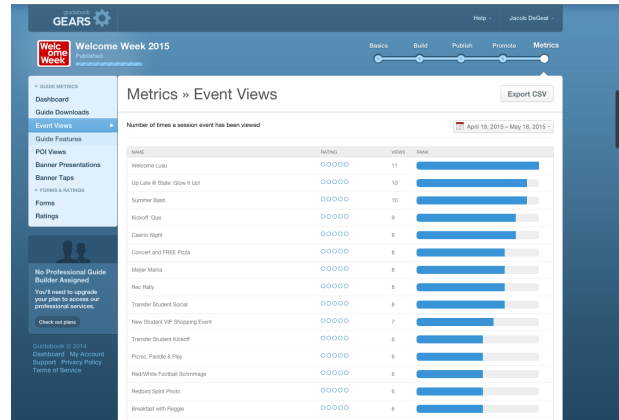

Feedback

The New Illinois State University Mobile App

Tue, May 19 8:30 AM - 9:30 AM

Web Technologies

State Farm Hall of Business 149

Rate This ★★★★★

Hear about the new Illinois State mobile app and how it will be used for current students, prospective students, alumni, and more. We'll discuss how the app became a reality and why we went with the chosen platform. From iOS and Android to a mobile web view, the new mobile app for the University is here.

Speakers

+ Add To My Schedule

- Surveys during or after events
- Pass feedback onto Guidebook
- Analytics - Gears