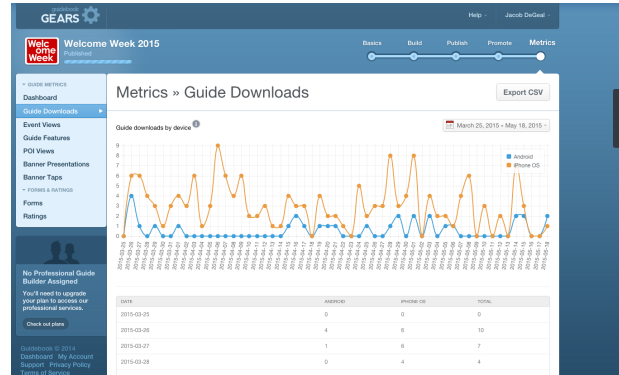

The screenshot shows the Illinois State University website with a red header. The main content area features a dark grey background with a pattern of icons. A red square with the university logo is centered, with the text "Events · Info · Conferences" and "Everything" below it. A white banner below the main content area contains the text "Download the official Illinois State University App for free from the App Store or Google Play Store" and two buttons: "Download on the App Store" and "GET IT ON Google play". The footer contains contact information and copyright details.

Feedback

The New Illinois State University Mobile App

Tue, May 19 8:30 AM - 9:30 AM

Web Technologies

State Farm Hall of Business 149

Rate This ★★★★★

Hear about the new Illinois State mobile app and how it will be used for current students, prospective students, alumni, and more. We'll discuss how the app became a reality and why we went with the chosen platform. From iOS and Android to a mobile web view, the new mobile app for the University is here.

Speakers

+ Add To My Schedule

- Surveys during or after events
- Pass feedback onto Guidebook
- Analytics - Gears

The Illinois State University Mobile App

Thank you!

← Rate our presentation on the app!