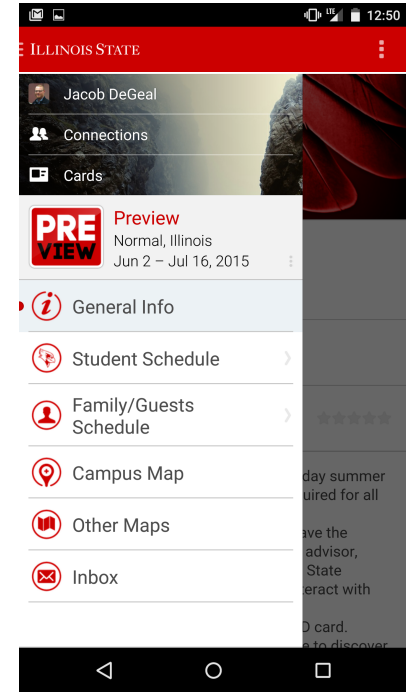

Menu

Background

Guidebook Guide

- \$1,750/guide
- Basic features
- Branded app
 - \$6,500/year

Soon...

A group of approximately 15 white seagulls with yellow beaks and feet are perched on a large, dark, mossy rock in the middle of a blue ocean. The sky is a pale, hazy blue. The seagulls are looking in various directions, some towards the camera. The overall scene is bright and clear.

USC

Mit Massachusetts
Institute of
Technology

Solution

My guides

Guide view

Menu

Solution

Creating an app culture

App Icon installed

Branding

Icon schema

Icon set

Promotion

Get this event on your phone

Download the official Illinois State University App for free from the App Store or Google Play Store.

Get the App

The screenshot shows the Illinois State University website with a red header. The main content area features a dark grey background with a pattern of icons. A red square with the university logo is centered, with the text "Events · Info · Conferences" and "Everything" below it. A white banner below the main content area contains the text "Download the official Illinois State University App for free from the App Store or Google Play Store" and two buttons: "Download on the App Store" and "GET IT ON Google play". The footer contains contact information and copyright details.