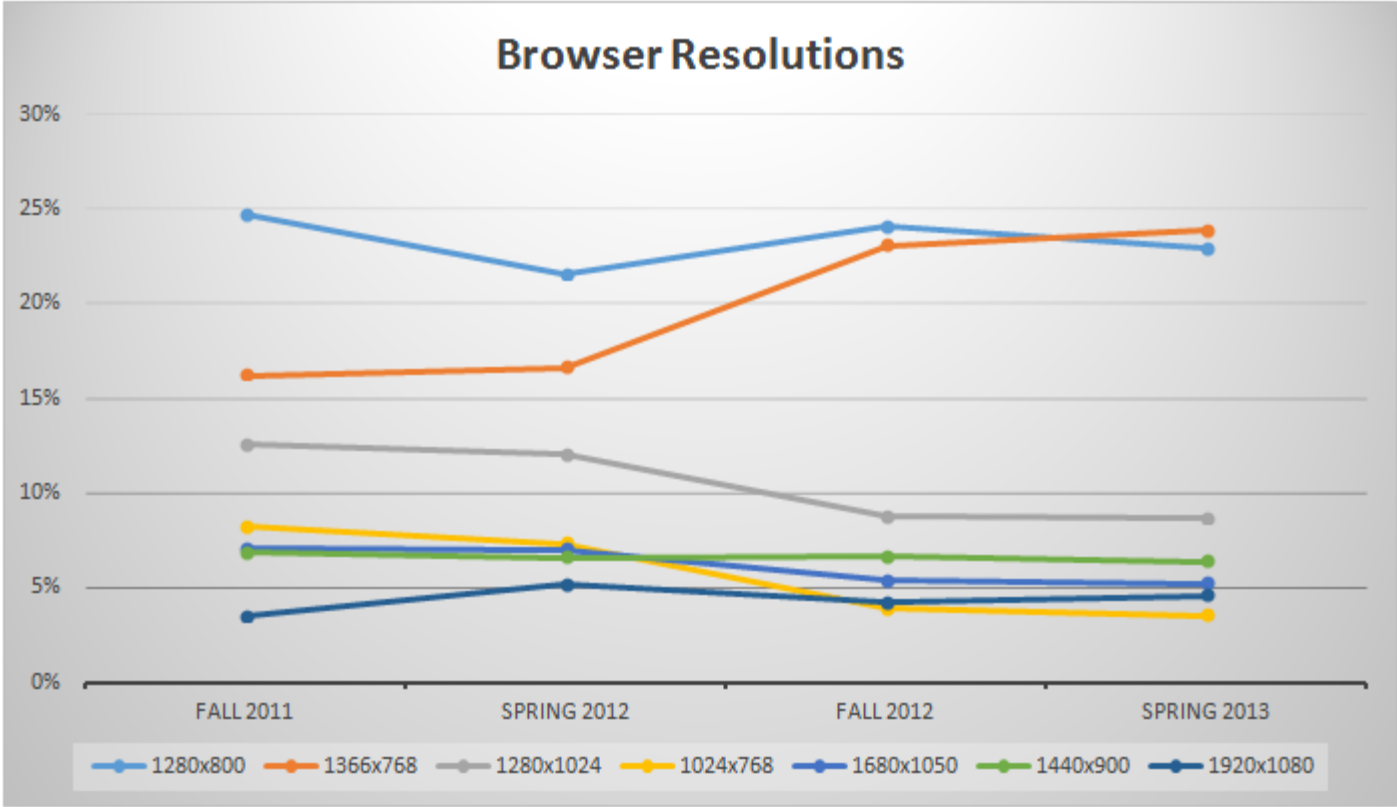

Illinois' first public university

Trends - Screen Resolutions

Trends - Search Terms

Fall 2011	Spring 2012	Fall 2012	Spring 2013
milner library	dining	icampus	milner
housing	housing	milner	housing
dining	milner library	housing	ipeople
health services	milner	milner library	transcripts
milner	health services	ipeople	calendar
calendar	career center	calendar	milner library
transcripts	ipeople	dining	dining
career center	calendar	transcripts	career center
<i>tuition</i>	<i>tuition</i>	<i>reggienet</i>	<i>financial aid</i>
<i>academic calendar</i>	transcripts	student health services	student health services